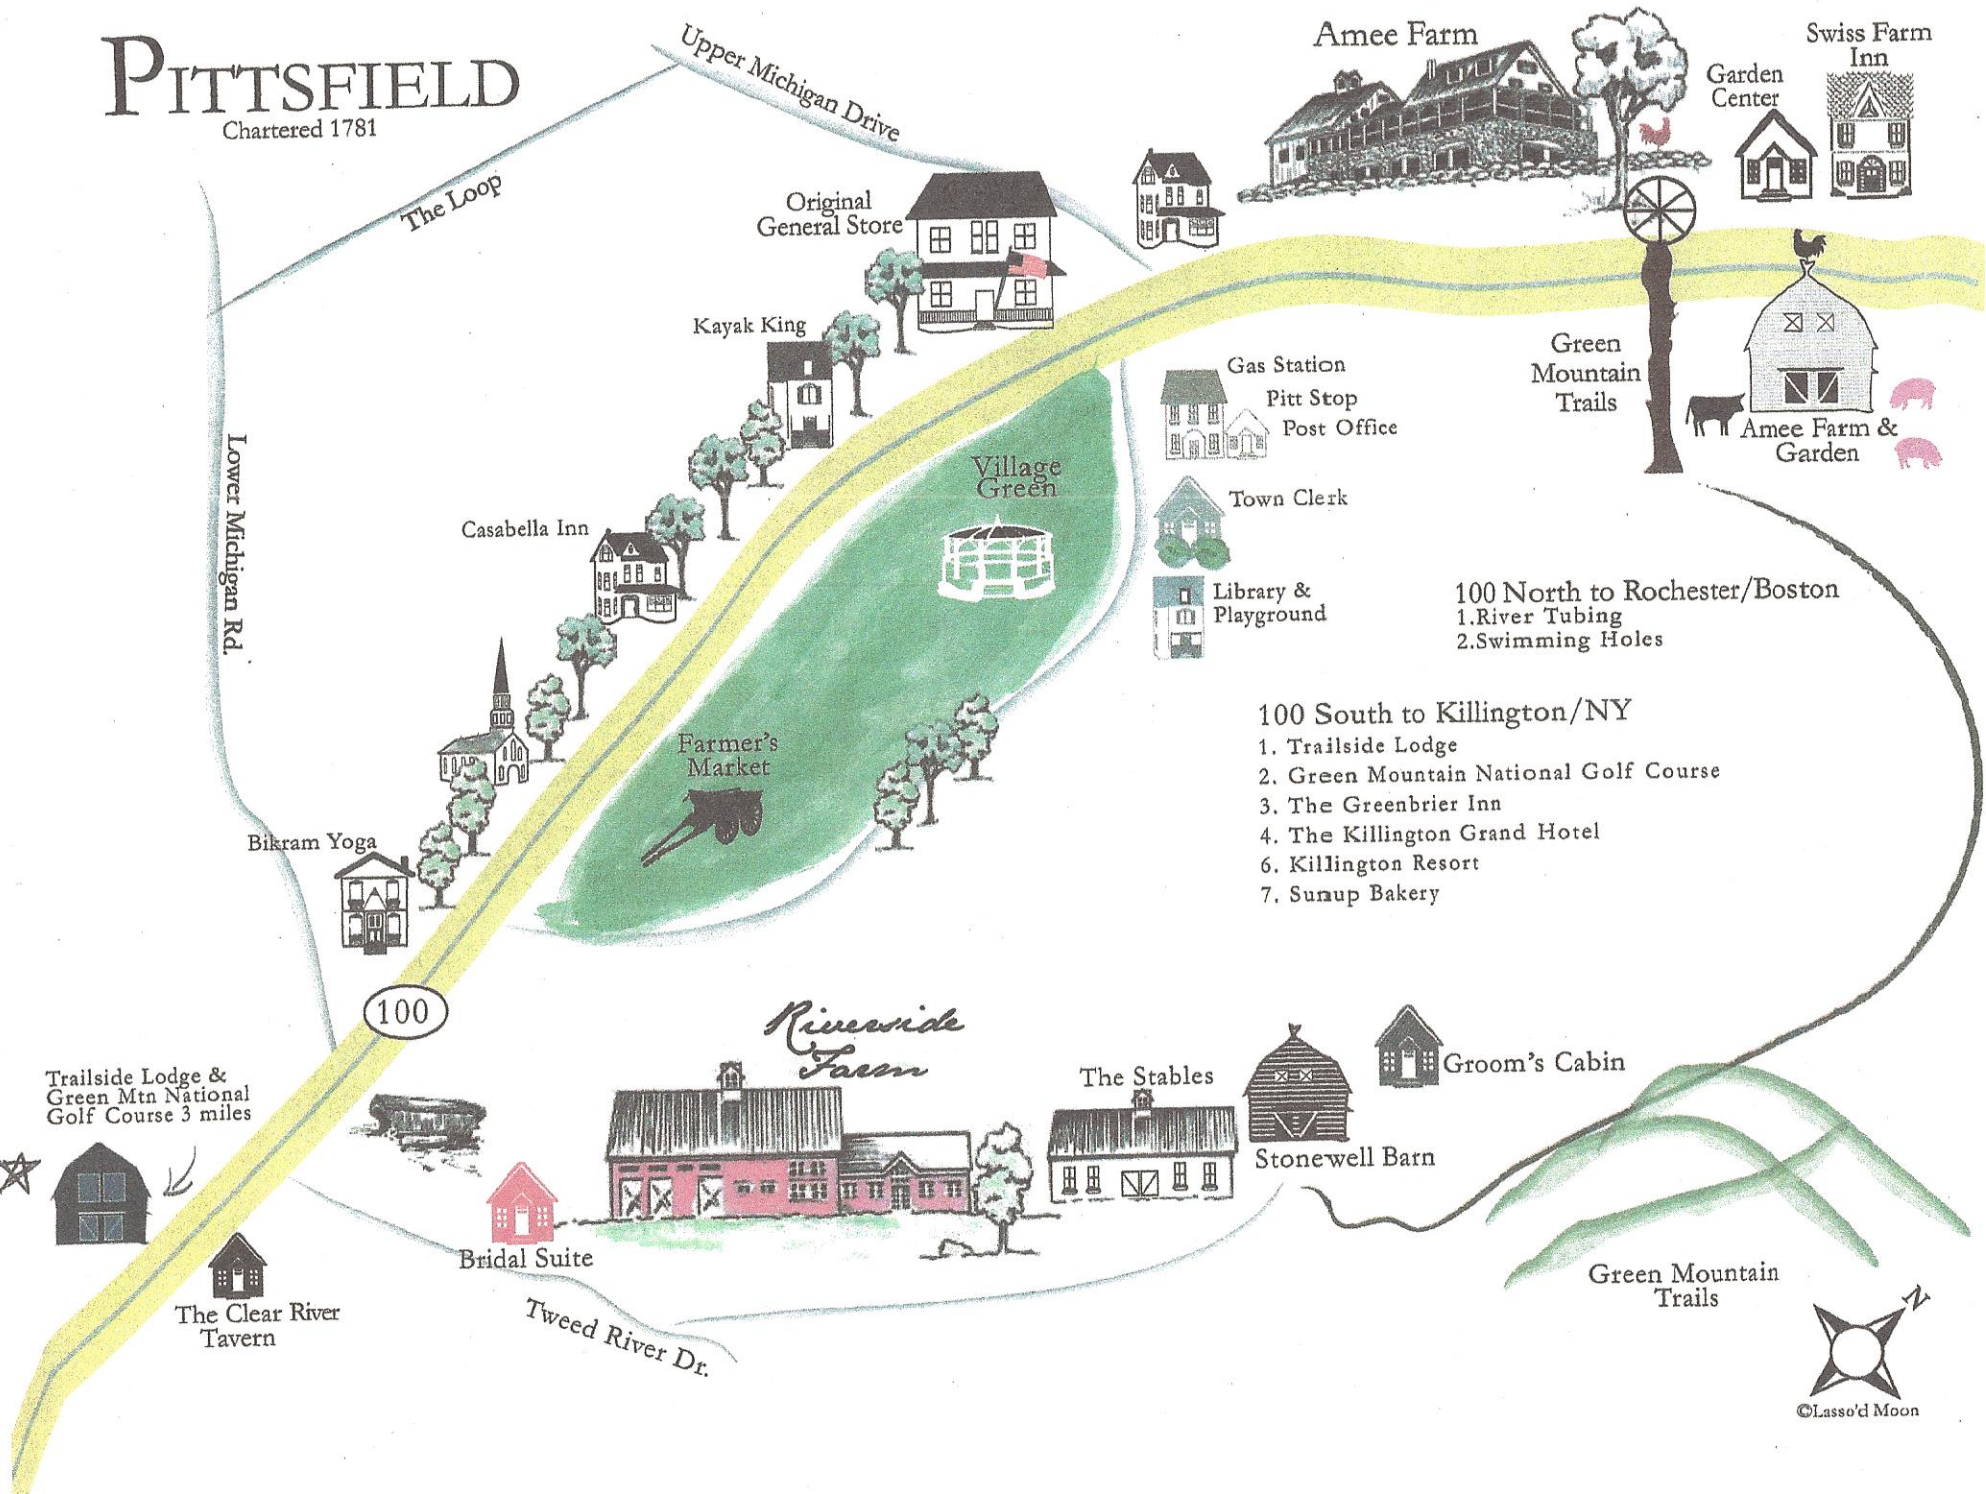

PITTSFIELD

Chartered 1781

The Loop

Upper Michigan Drive

Lower Michigan Rd.

Amee Farm

Swiss Farm Inn

Original General Store

Garden Center

Kayak King

Village Green

Green Mountain Trails

Amee Farm & Garden

Casabella Inn

Gas Station
Pitt Stop
Post Office

Town Clerk

Library & Playground

100 North to Rochester/Boston
1. River Tubing
2. Swimming Holes

Farmer's Market

100 South to Killington/NY

1. Trailside Lodge
2. Green Mountain National Golf Course
3. The Greenbrier Inn
4. The Killington Grand Hotel
6. Killington Resort
7. Sunup Bakery

Green Mountain Trails

The Clear River Tavern

Tweed River Dr.

©Lasso'd Moon